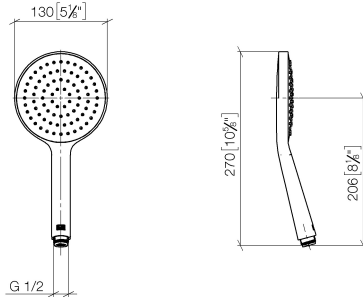

28 017 979

- COMPACT RAIN, max. flow rate 15 l/min (at 3 bar)
- with anti-scale system
- spray head Ø 130 mm
- 1/2" connection

Intrinsic protection against back flow.

Fits: IMO, LULU, MADISON, MEM, TARA,  
CL.1, LISSÉ, VAIA, META, CYO

	Chrome	28 017 979-00
	Chrome	28 017 979-00 0010
	Brushed Platinum	28 017 979-06 0010
	Brushed Platinum	28 017 979-06
	Platinum	28 017 979-08 0010
	Platinum	28 017 979-08
	Dark Chrome	28 017 979-19
	Dark Chrome	28 017 979-19 0010
	Light Gold	28 017 979-26 0010
	Light Gold	28 017 979-26
	Brushed Light Gold	28 017 979-27 0010
	Brushed Light Gold	28 017 979-27
	Brushed Durabrass (23kt Gold)	28 017 979-28
	Brushed Durabrass (23kt Gold)	28 017 979-28 0010
	Matte Black	28 017 979-33
	Matte Black	28 017 979-33 0010
	Brushed Bronze	28 017 979-42 0010
	Brushed Bronze	28 017 979-42
	Brushed Champagne (22kt Gold)	28 017 979-46 0010
	Brushed Champagne (22kt Gold)	28 017 979-46
	Champagne (22kt Gold)	28 017 979-47
	Champagne (22kt Gold)	28 017 979-47 0010
	Brushed Chrome	28 017 979-93
	Brushed Chrome	28 017 979-93 0010
	Brushed Dark Platinum	28 017 979-99
	Brushed Dark Platinum	28 017 979-99 0010

## Hand shower - Chrome

---

IMO

28 017 979

28 017 979

mm [inches]

Flow rate chart

Certificates