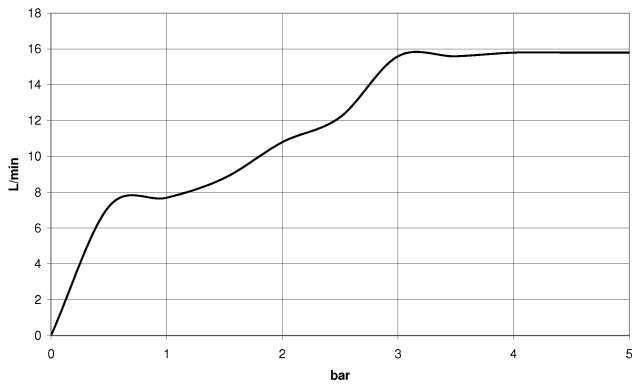

## Hand shower - Chrome

---

IMO

28 017 979

28 017 979

mm [inches]

Flow rate chart

Certificates