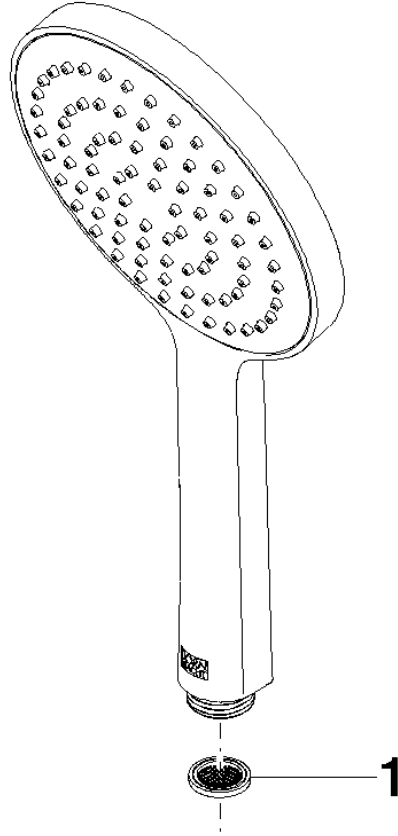

28 017 979

Spare parts list

No.	Item Number	Name	Quantity used	Delivery time
1	09 23 01 039 90	sieve	1	2